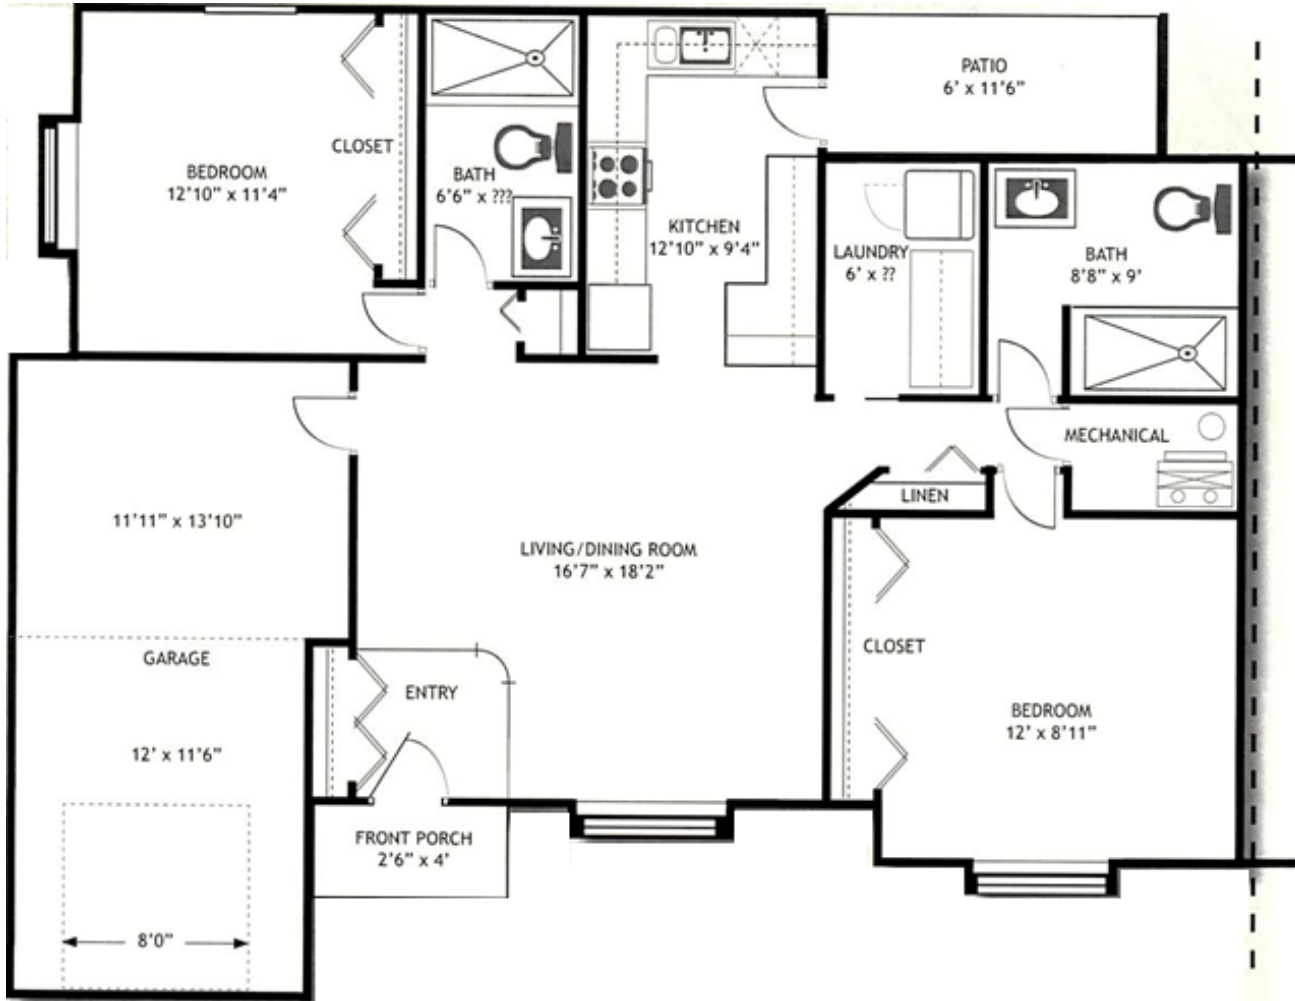

Retirement Duplex

Two Bedroom

1100 square feet

Waunakee
MANOR

800 S. Holiday Drive · Waunakee, WI 53597

608.849.5016 or 608.256.8448

www.waunakeemanor.com

All renderings, floor plans and maps are artist's conception, and are not intended to be an actual depiction of the building. Models vary slightly.