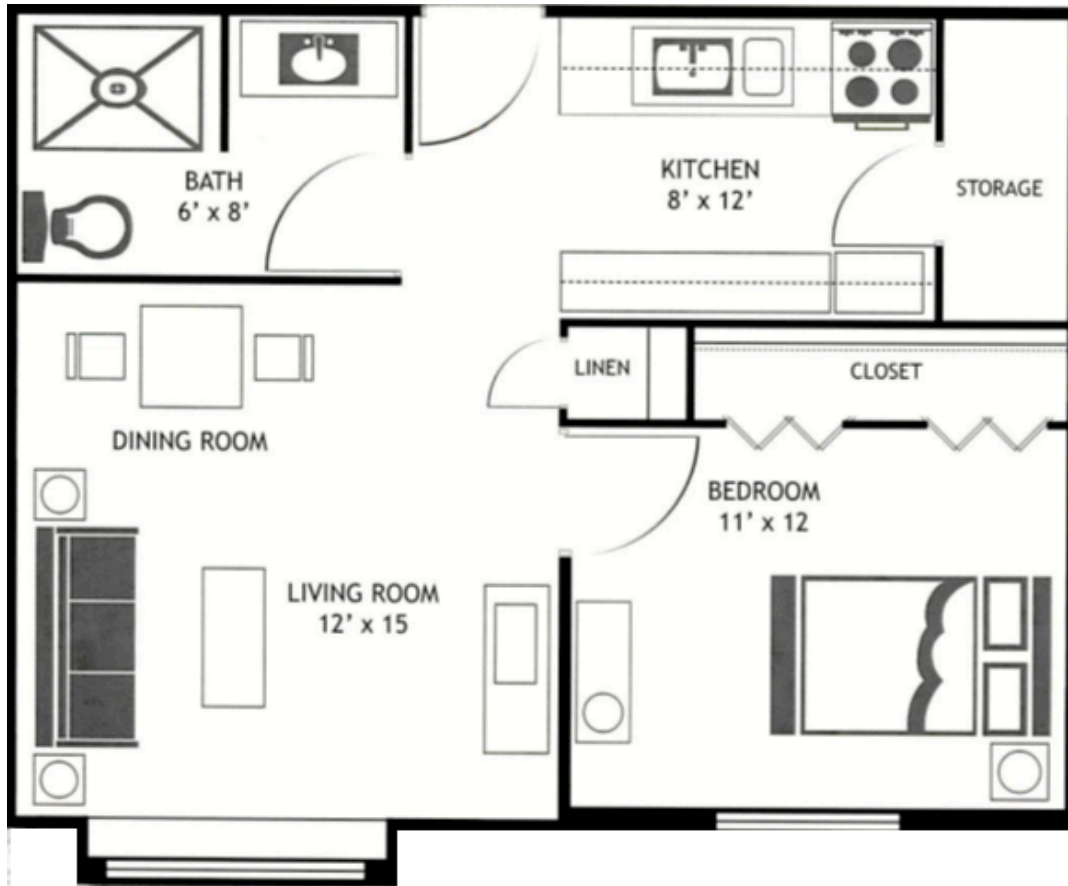

Retirement Center

Efficiency Apartment

300 square feet

Waunakee
MANOR

800 S. Holiday Drive · Waunakee, WI 53597
608.849.5016 or 608.256.8448
www.waunakeemanor.com

All renderings, floor plans and maps are artist's conception, and are not intended to be an actual depiction of the building. Models vary slightly.

Retirement Center

One Bedroom Apartment

640 square feet

800 S. Holiday Drive · Waunakee, WI 53597
608.849.5016 or 608.256.8448
www.waunakeemanor.com

All renderings, floor plans and maps are artist's conception, and are not intended to be an actual depiction of the building. Models vary slightly.