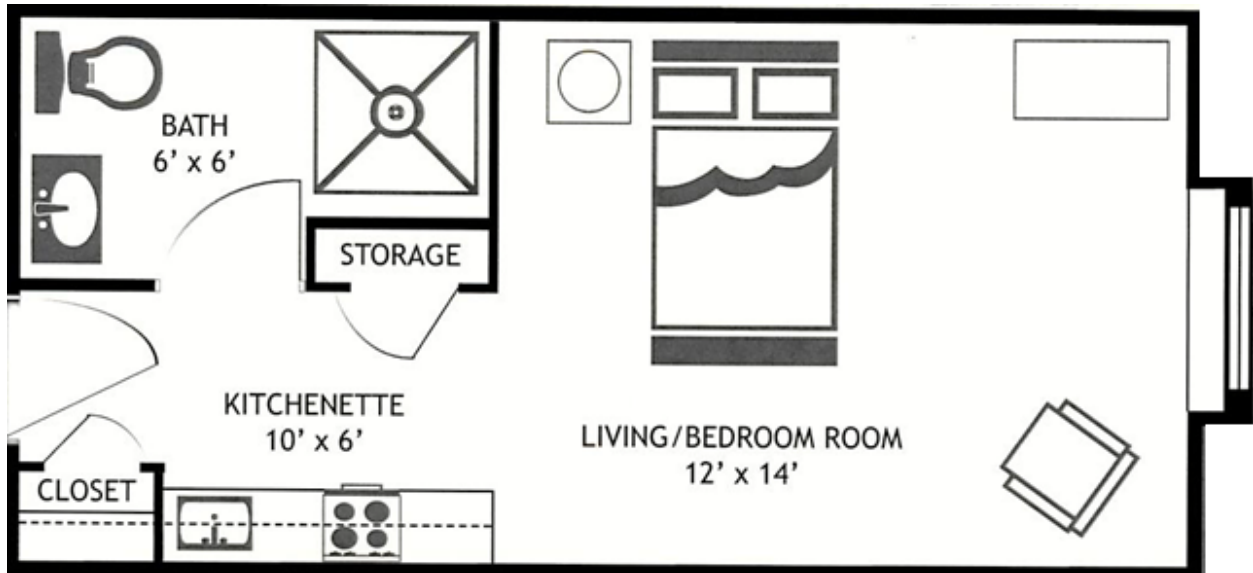

Retirement Center

Efficiency Apartment

300 square feet

Waunakee
MANOR

800 S. Holiday Drive · Waunakee, WI 53597
608.849.5016 or 608.256.8448
www.waunakeemanor.com

All renderings, floor plans and maps are artist's conception, and are not intended to be an actual depiction of the building. Models vary slightly.

Retirement Center

One Bedroom Apartment

640 square feet

800 S. Holiday Drive · Waunakee, WI 53597
608.849.5016 or 608.256.8448
www.waunakeemanor.com

All renderings, floor plans and maps are artist's conception, and are not intended to be an actual depiction of the building. Models vary slightly.